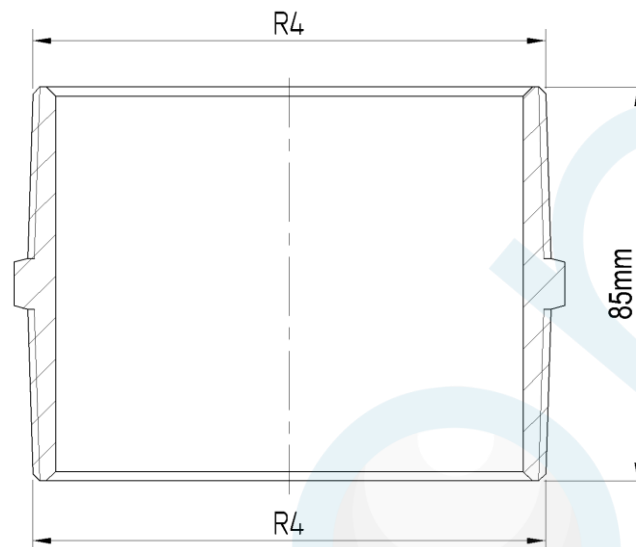

NIPPLE HEXAGON 100mm BRASS

Product Code : 81263

Brand Name: **elson**

Product Specification

- Watermark Licence Number: WMKA 02497
- In compliance with AS 3688
- Material: DR Brass, Complies with AS 2345
- Suitable for Potable Water – complies with AS/NZS 4020
- Maximum Working Temperature: 95°C
- Maximum Working Pressure at 20°C : 2100Kpa
- Threads are all BSP